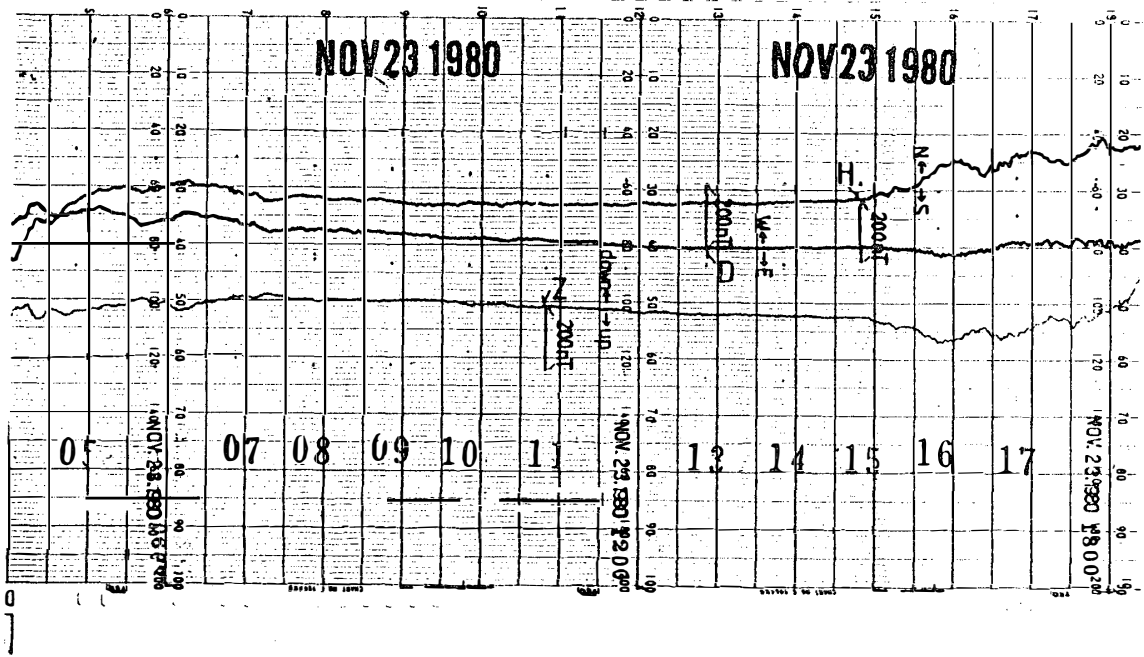

FLIGHT NO. 11