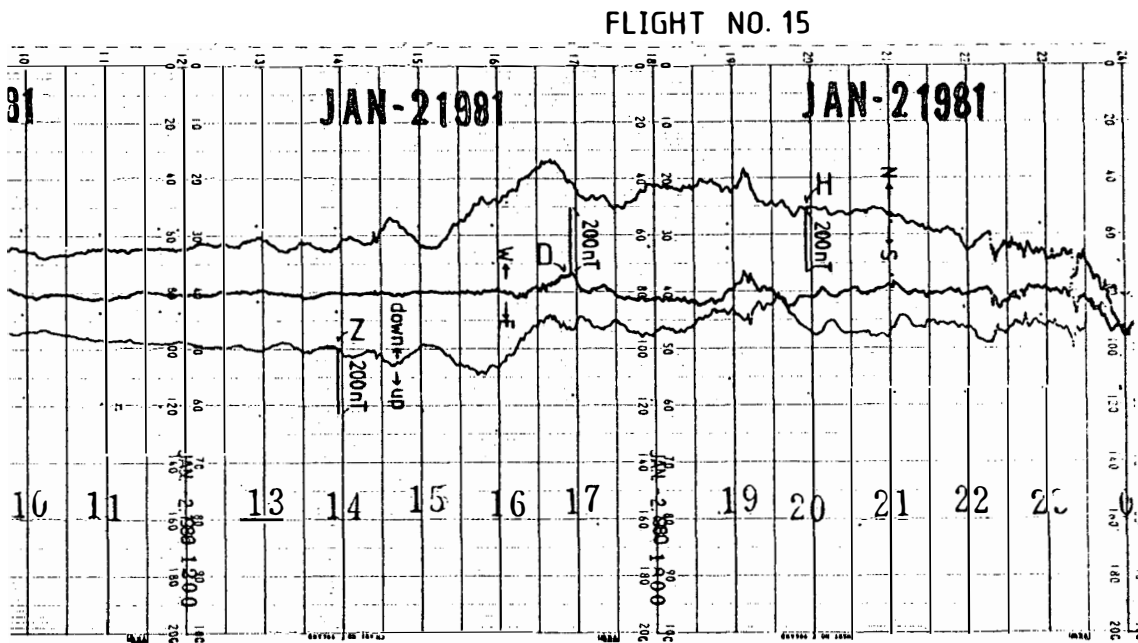

Fig. 5. Monitor records of diurnal variations of three-component (H, D, Z) geomagnetic field for the 5 flights in Table 3.

Table 1. Aeromagnetic surveys by JARE-21.

Flight No.	Flight Date	Region	Crew^{***}		
1	1980 Oct. 3, 1050-1335*	Syowa - Botnnuten	(P)T.M.	(N)T.T.	(O)K.S.
2	1980 Oct. 6, 1055-1345	"	(P)T.M.	(N)T.T.	(O)K.S.
3	1980 Oct. 7, 1125-1335	Lützow-Holm Bay	(P)T.Y.	(N)T.T.	(O)K.S.
4	1980 Oct. 17, 0935-1225	"	(P)T.M.	(N)Y.K.	(O)K.S.
5	1980 Oct. 21, 0805-1110	"	(P)T.Y.	(N)Y.K.	(O)K.S.
6	1980 Oct. 27, 0830-1230	"	(P)T.M.	(N)Y.K.	(O)K.S.
7	1980 Oct. 29, 0825-1145	"	(P)T.Y.	(N)Y.K.	(O)K.S.
8	1980 Nov. 5, 0900-1230	"	(P)T.Y.	(N)Y.K.	(O)K.S.
9	1980 Nov. 5, 1425-1755	"	(P)T.M.	(N)Y.K.	(O)K.S.
10	1980 Nov. 27, 1630-1930	Shirase Glacier	(P)T.Y.	(N)Y.K.	(O)K.S.
11	1980 Nov. 23, 1240-1505	Lützow-Holm Bay	(P)T.M.	(N)Y.K.	(O)K.S.
12	1980 Dec. 24, 1450-1700	Systerflesene - Karamete Pt.	(P)T.M.	(N)Y.K.	(O)K.S.
** 14	1980 Dec. 28, 0900-1230	Rumpa - H route - Karamete Pt.	(P)T.M.	(N)Y.K.	(O)K.S.
15	1981 Jan. 2, 1800-2030	H route - Kuzira Pt.	(P)T.Y.	(N)Y.K.	(O)K.S.
M1	1980 Nov. 3, 0930-1100	Mizuho route	(P)T.M.	(N)S.T.	(O)K.S.
M2	1980 Nov. 3, 1320-1530	"	(P)T.M.	(N)S.T.	(O)K.S.
M3	1981 Jan. 2, 0845-1030	Syowa - Mizuho	(P)T.Y.	(N)Y.K.	(O)K.S.
M4	1981 Jan. 2, 1300-1600	M route polygon	(P)T.Y.	(N)Y.K.	(O)K.S.
Y1	1980 Dec. 12, 1955-2355	Yamato Mountains	(P)T.Y.	(N)T.T.	(O)K.S.
Y2	1980 Dec. 19, 2100-2440	"	(P)T.M.	(N)T.T.	(O)K.S.

* Flight time in local time (=universal time + 3 h).

** Flight No. 13 was not made.

*** (P) pilot, (N) navigator, (O) operator.

T.M. = Toshiaki Mizushima, T.Y. = Tetsuo Yashiro, K.S. = Kazuo Shibuya,

T.T. = Tomotaka Takagi, Y.K. = Yutaka Katsuta, S.T. = Shinya Tanaka.