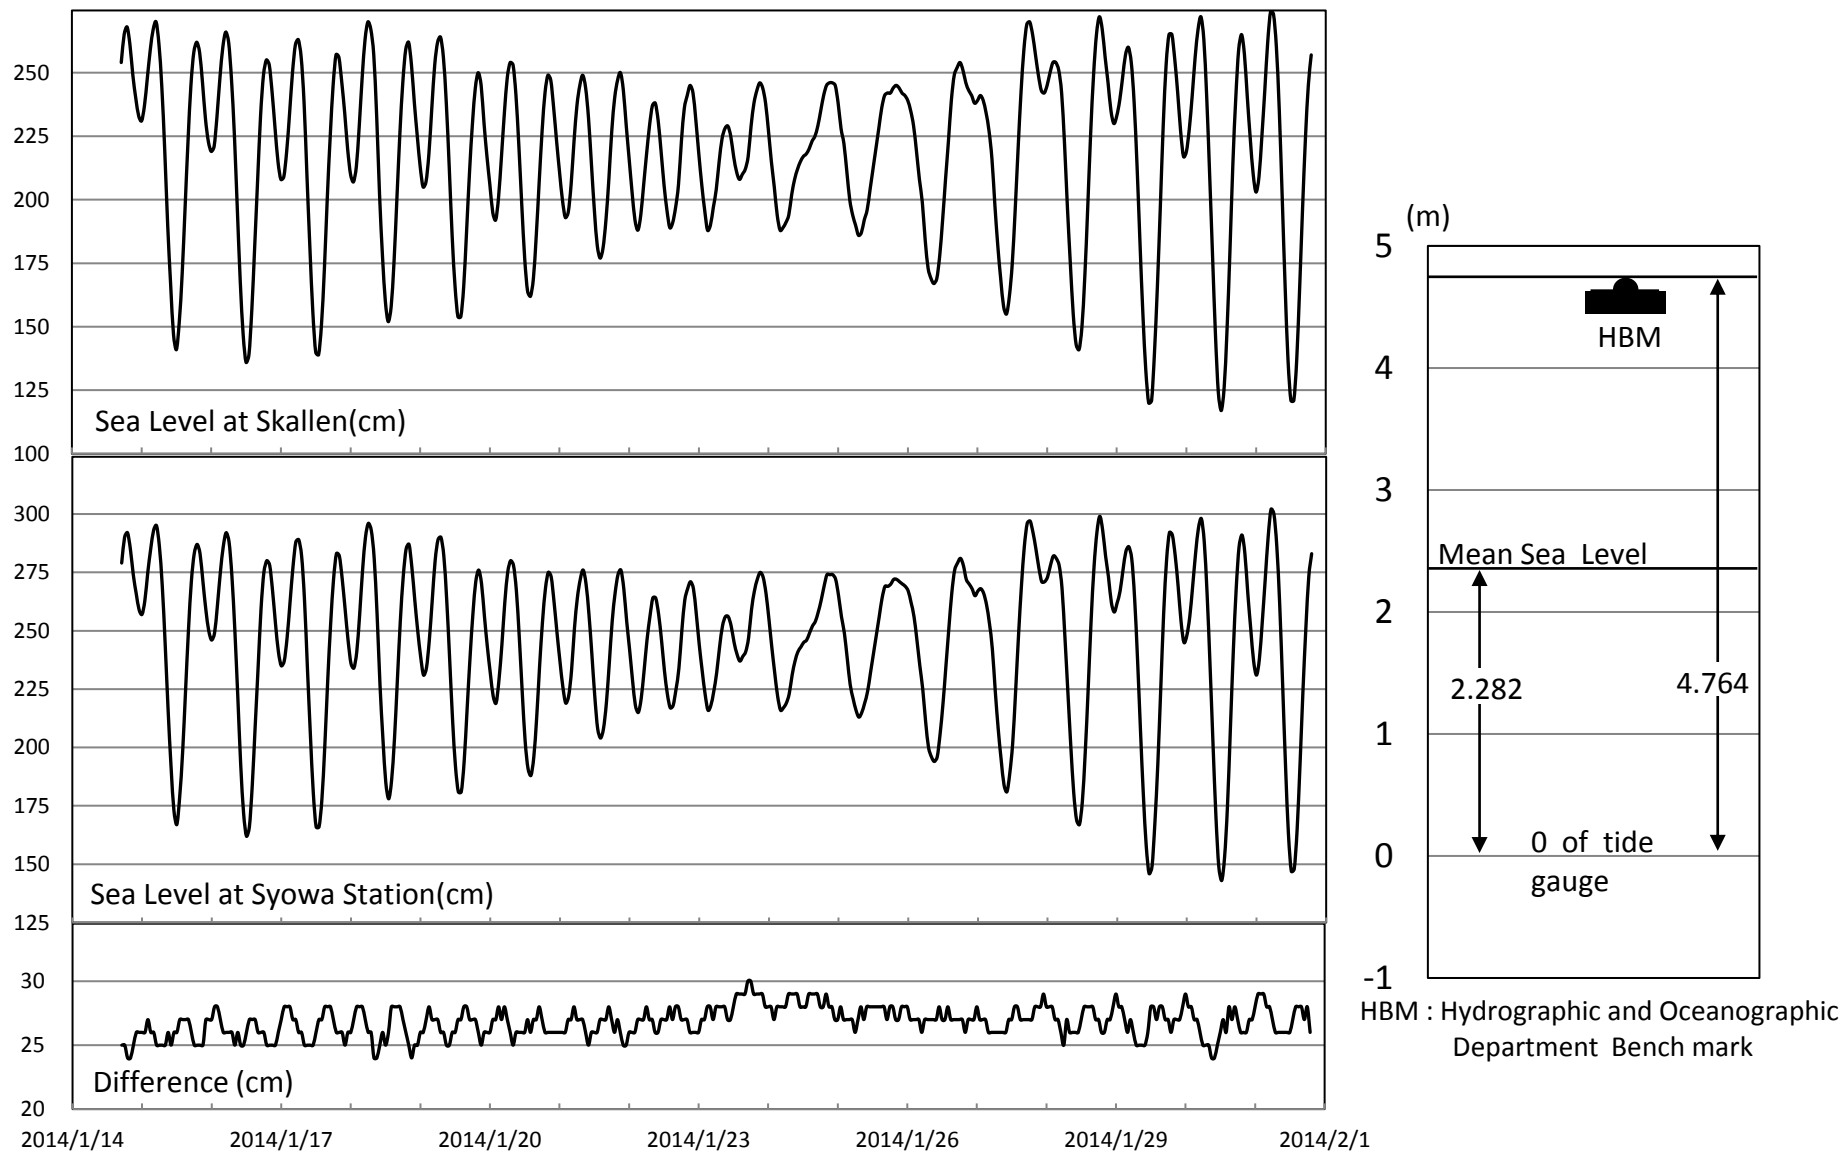

### **Reference**

Odamaki, M., Michida, Y., Noguchi, I., Iwanaga, Y., Ikeda, S. and Iwamoto, K. (1991): Mean sea-level observed at Syowa Station, East Antarctica. Proc. NIPR Symp. Antarct. Geosci., **5**, 20-28.

Fig. 1. Sea levels at Skallen and Syowa Station (time is LMT (UT+3 hours)), relative height and sea level at Skallen.

Table 1. Hourly tidal observations at Syowa Station from February 2013 to January 2014